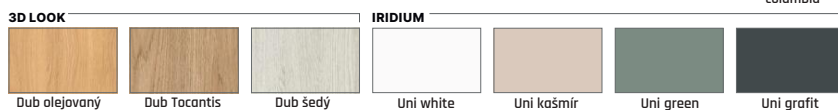

Magnetic 8

3D LOOK, PRIMO

349 € **375 €**

IRIDIUM, CPL

394 € **419 €**